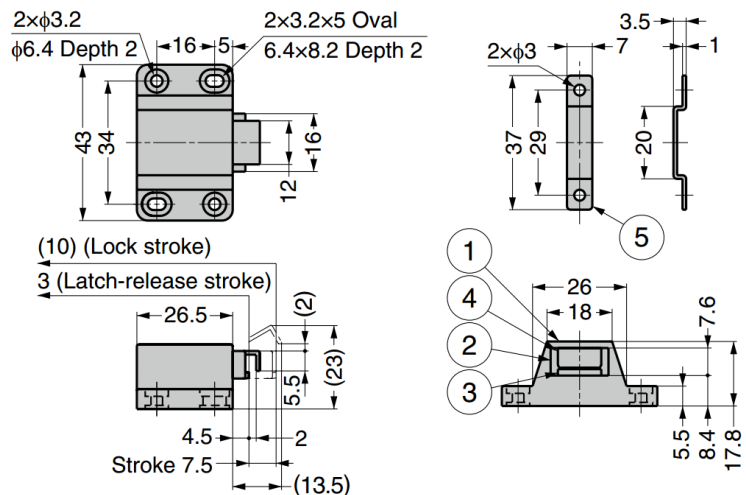

Part No.	Colour
GPR-20PK	Black
GPR-20PD	Brown