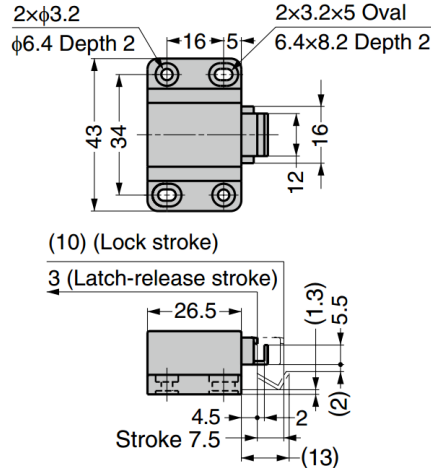

GPR-21P Touch Latch

Features

- No handle needed, just push to open/close
- Lightly push to open the door. When closing, arm will catch the counter plate and hold the door with a light push
- Counter plate included

No.	Part Name	Material	Finish / Colour
①	Body	ABS	Black, Brown
②	Slide	POM	
③	Arm	Steel (SPCC)	Paint/Brown
④	Yoke		GB
⑤	Counter Plate		Chrome

Part No.	Colour
GPR-21PK	Black
GPR-21PD	Brown

GPR-20P Touch Latch

Features

- No handle needed, just push to open/close
- Lightly push to open the door. When closing, arm will catch the counter plate and hold the door with a light push
- Counter plate included

No.	Part Name	Material	Finish / Colour
①	Body	ABS	Black, Brown
②	Slide	POM	
③	Arm	Steel (SPCC)	Paint/Brown
④	Yoke		GB
⑤	Counter Plate		Chrome